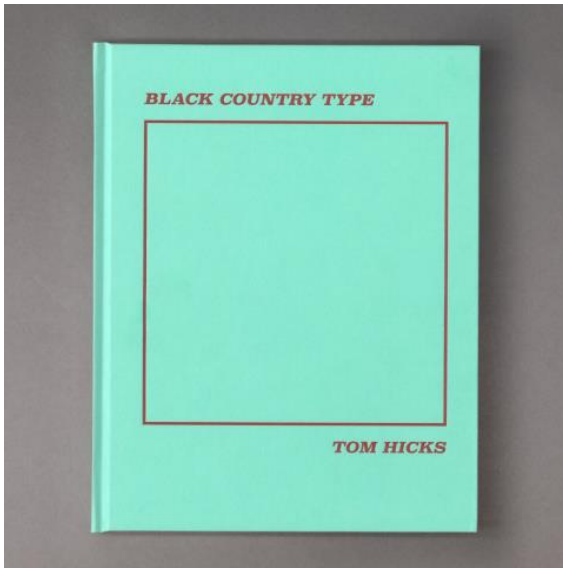

CHRISTMAS 2023 GIFT IDEAS FROM IKON GALLERY

Choose Ikon Gallery for your Christmas shopping this year! Browse our books, prints, stationery, jewellery, homeware and gifts in person at Ikon Shop or shop online at shop.ikon-gallery.org
All purchases support Ikon Gallery, registered charity no. 528892.

FOR READING

[Black Country Type, Tom Hicks](#) - £35.00

By The Modernist

A collection of over 100 photographs taken between 2017- 2023 depicting areas of the Black Country's post-industrial landscape. The artist, Tom Hicks, is particularly focused on the architectural features, colours and type which are synonymous with the region. With a foreword by artist and photographer John Myers.

[Wanderings and Wonderings Through the British Ritual Year](#) - £19.99

By Weird Walk

From the creators of the iconic zines Weird Walk, this book follows the seasons of rituals within folk-law by walking the ancient pathways and reconnecting with the enchantment of nature. With a foreword by Stewart Lee.