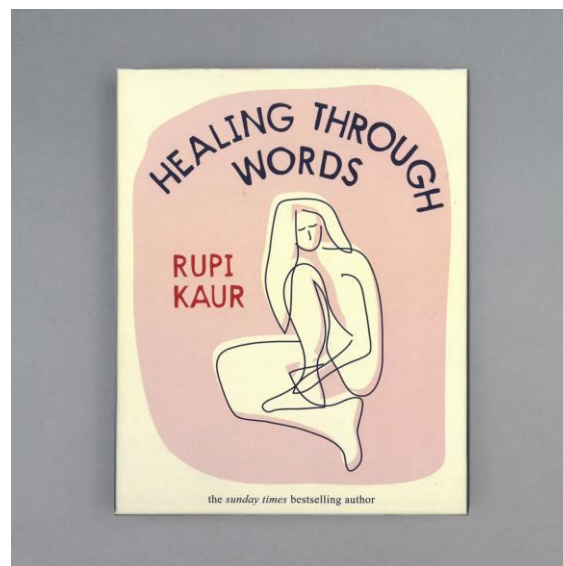

GET CREATIVE