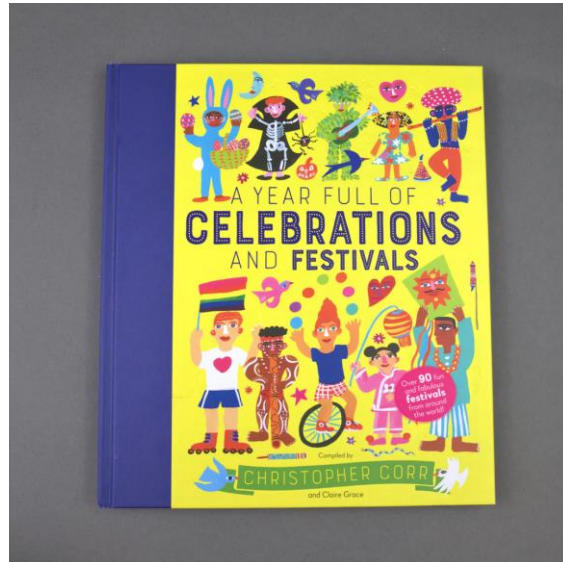

FOR CHILDREN