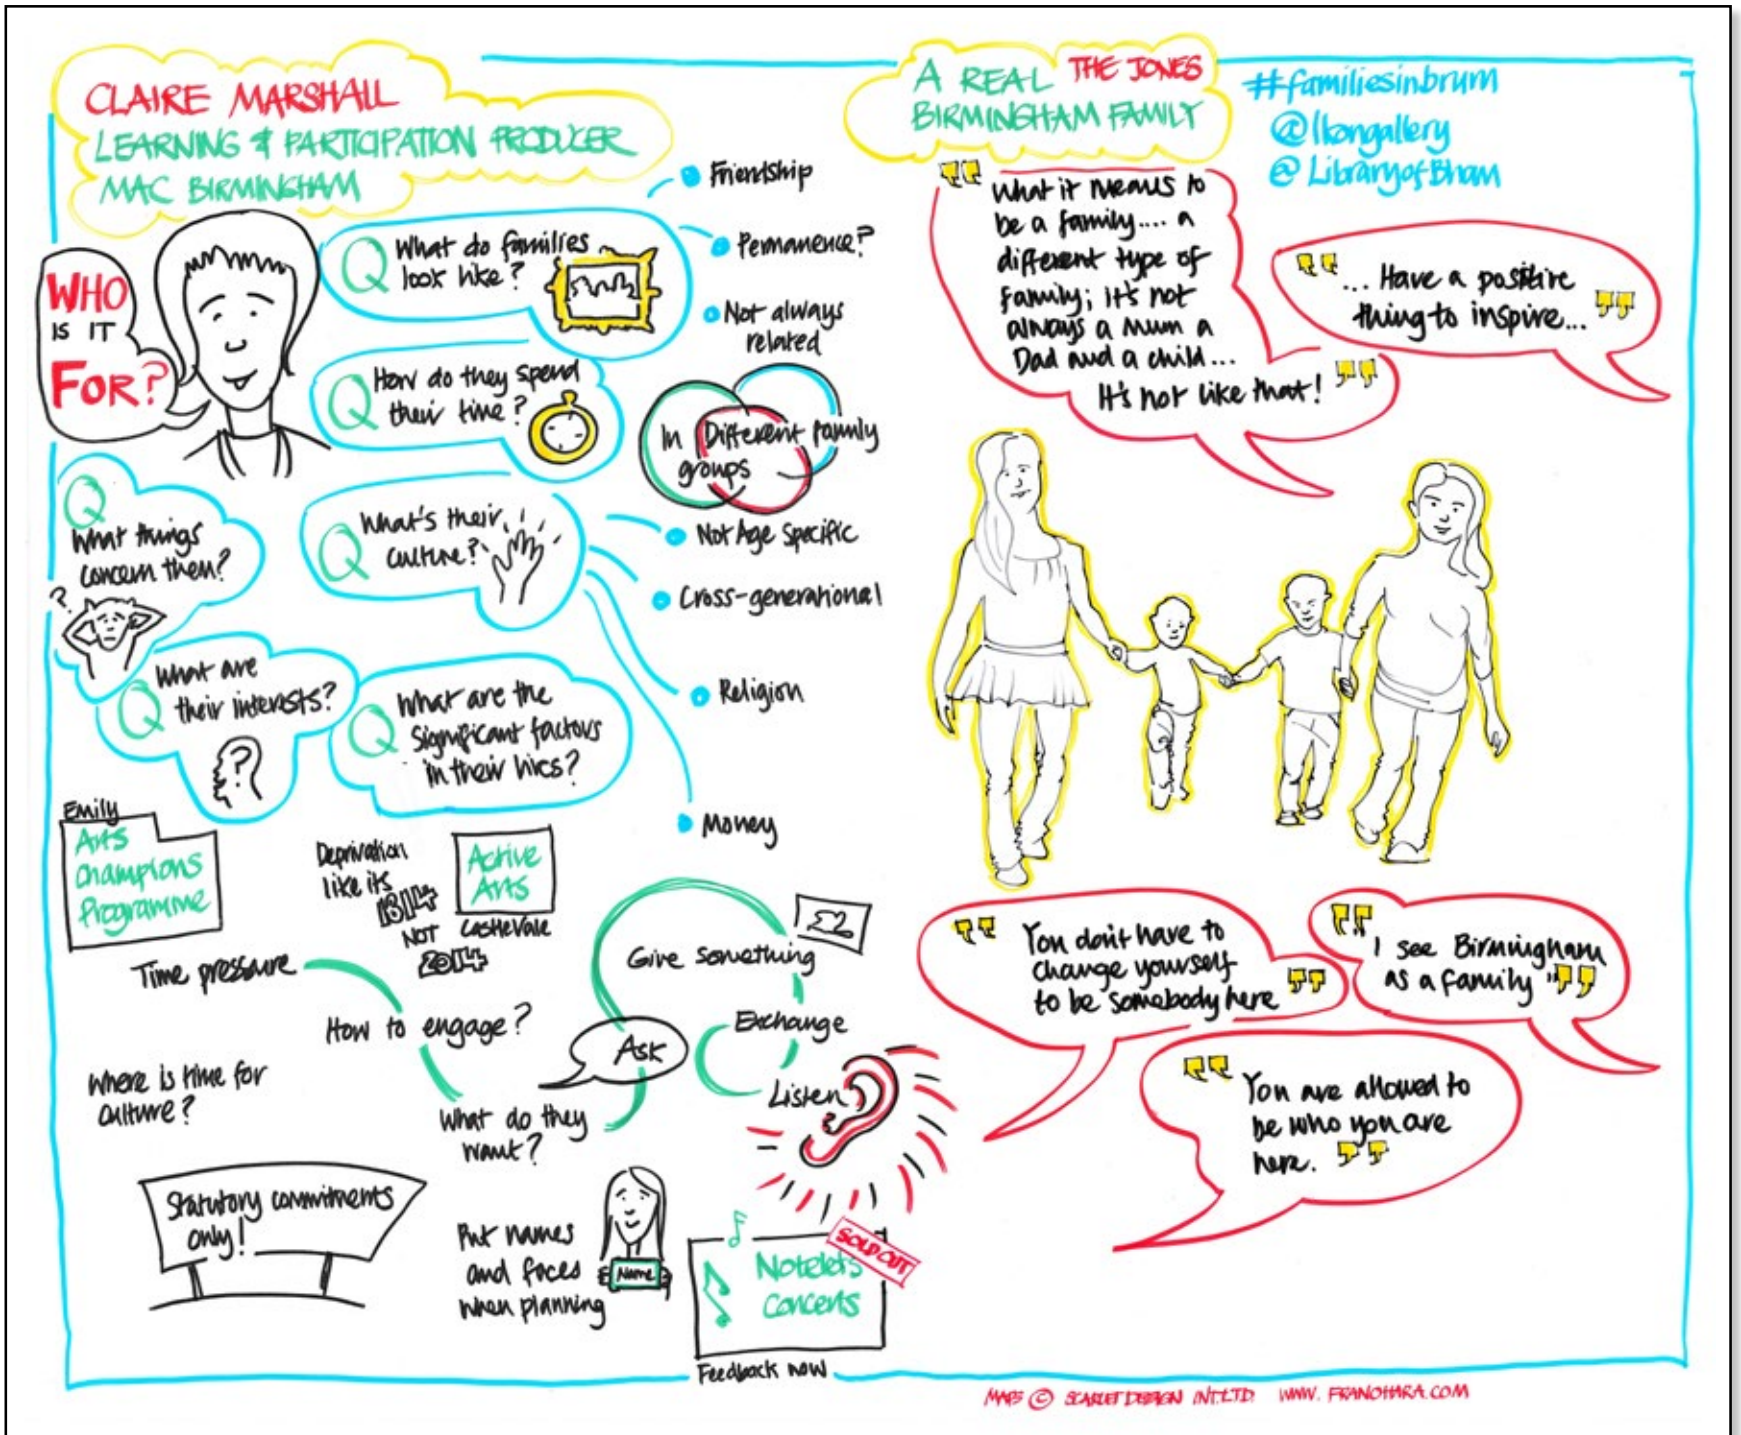

IKON

Visual Minutes:

Symposium
Families in Birmingham:
change and continuity

03.11.2014
Library of Birmingham

Visual Minutes
by Scarlet Design
International Ltd.
www.franohara.com

© SCARLET DESIGN 2014. MAPS: WWW.FRANOHARA.COM