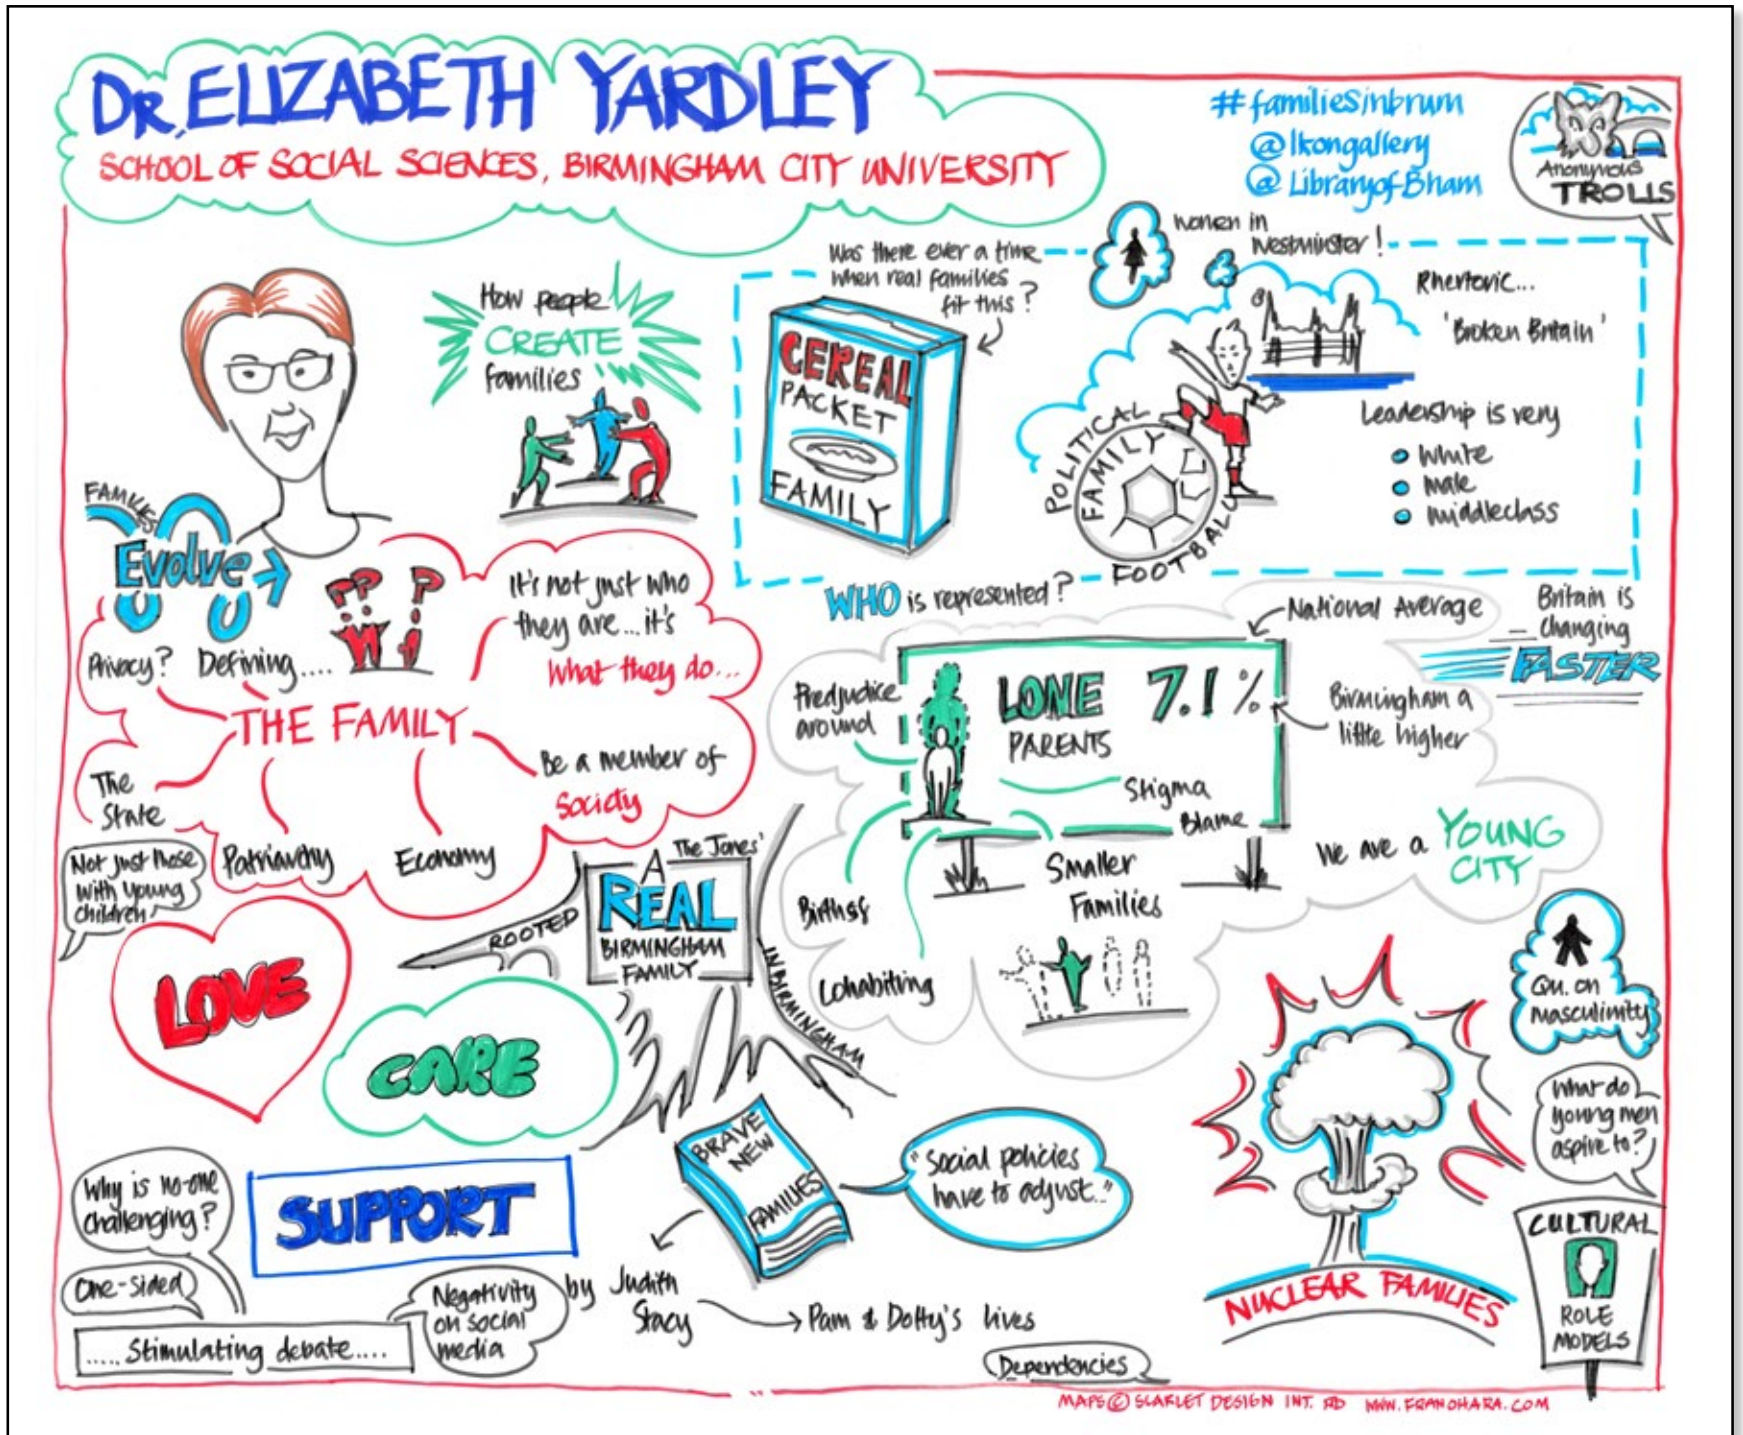

IKON

Visual Minutes:

Symposium
Families in Birmingham:
change and continuity

03.11.2014
Library of Birmingham

Visual Minutes
by Scarlet Design
International Ltd.
www.franohara.com

© SCARLET DESIGN 2014. MAPS: WWW.FRANOHARA.COM