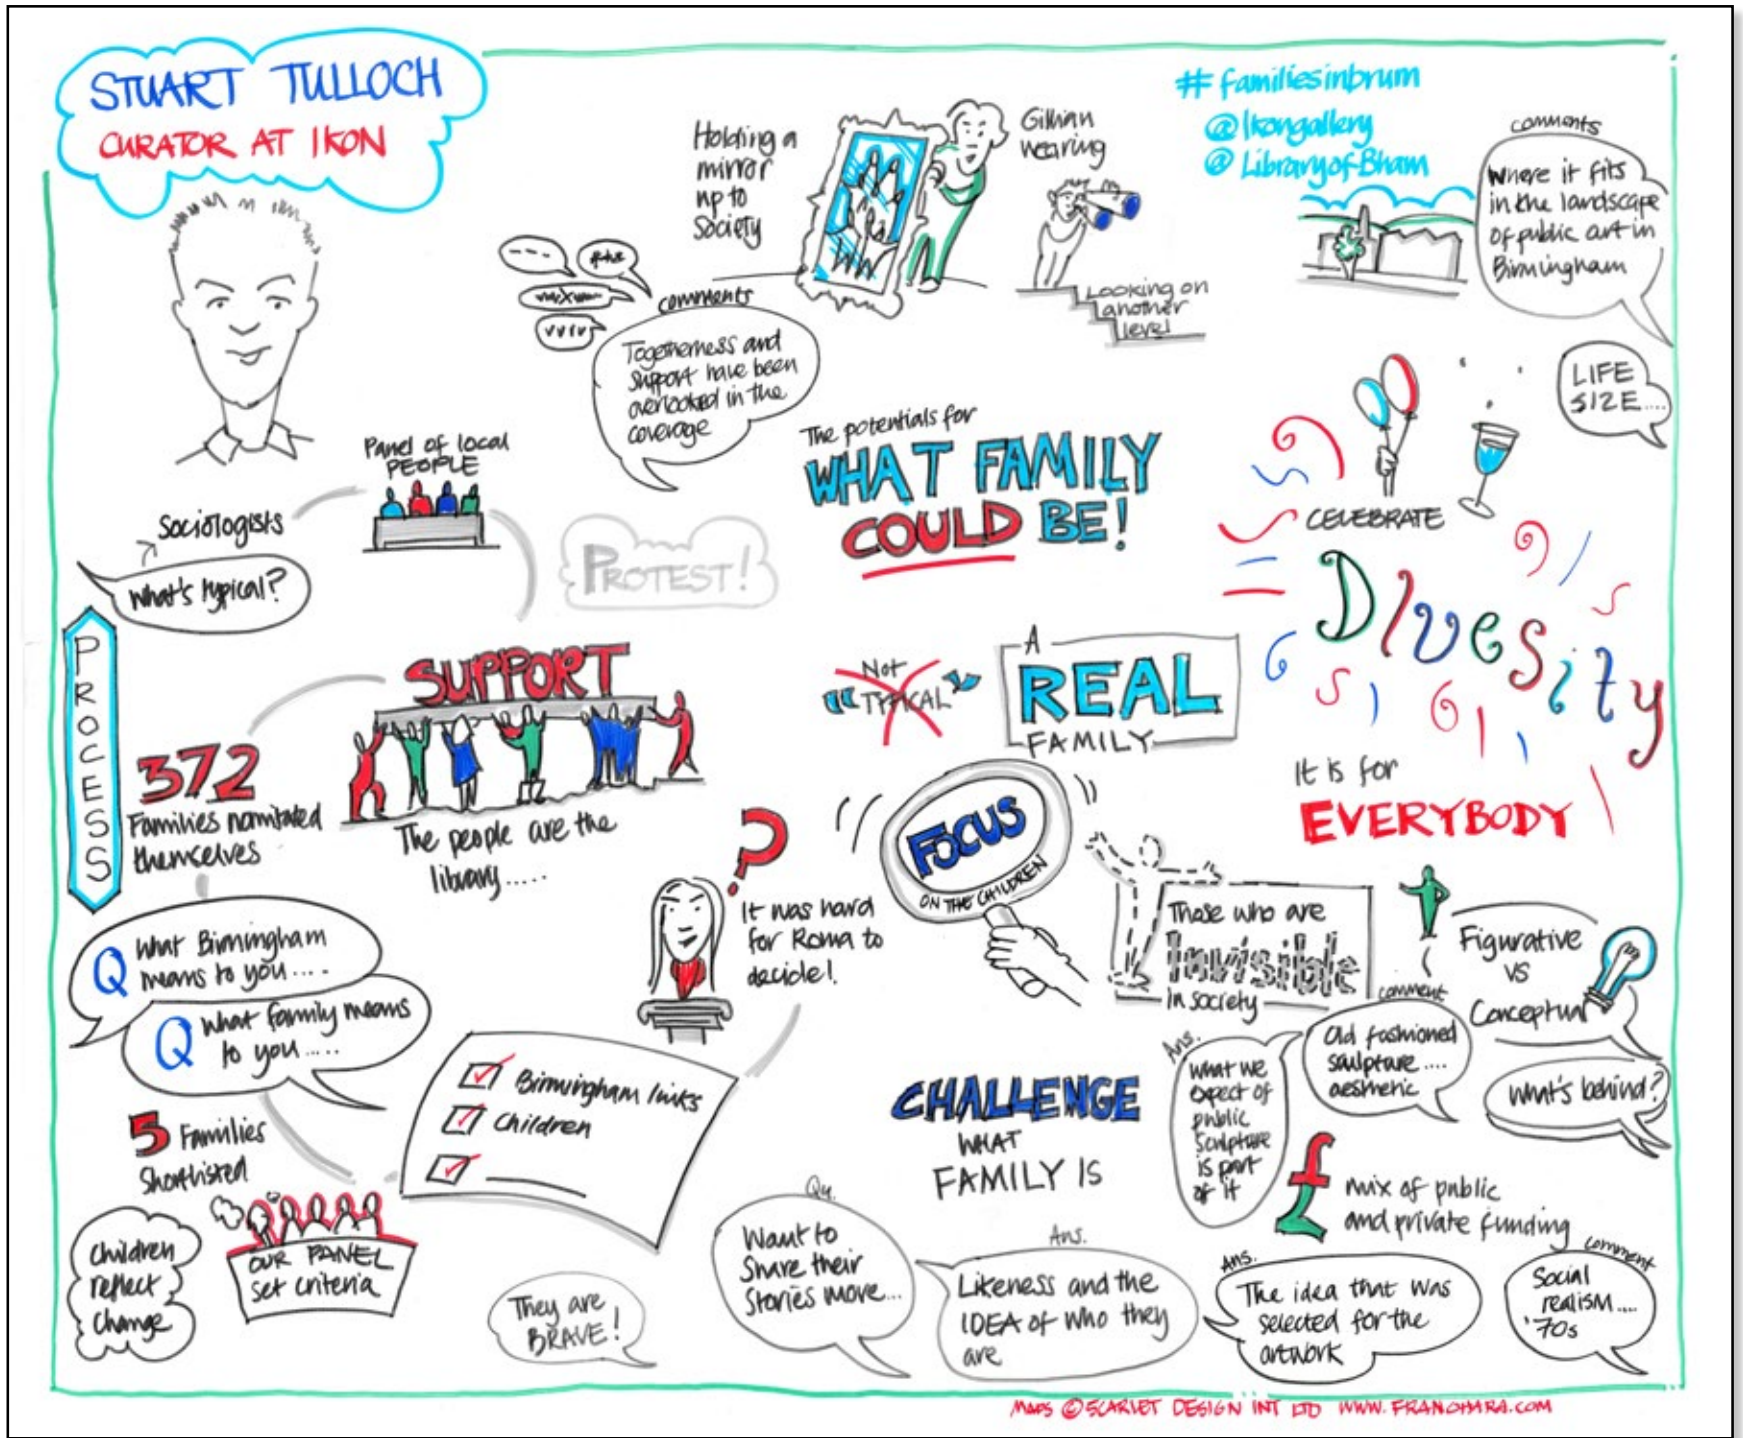

IKON

Symposium

Families in Birmingham: change and continuity

Monday 3 November 2014

Studio Theatre, Library of Birmingham

Visual minutes and facilitation by Fran O'Hara, Scarlet Design Int. Ltd. 'live' at the event www.franohara.com

Visual Minutes
by Scarlet Design
International Ltd.
www.franohara.com

© SCARLET DESIGN 2014. MAPS: WWW.FRANOHARA.COM

IKON

Visual Minutes:

Symposium
Families in Birmingham:
change and continuity

03.11.2014
Library of Birmingham

Visual Minutes
by Scarlet Design
International Ltd.
www.franohara.com

© SCARLET DESIGN 2014. MAPS: WWW.FRANOHARA.COM

Visual Minutes:

Symposium
Families in Birmingham:
change and continuity

03.11.2014
Library of Birmingham