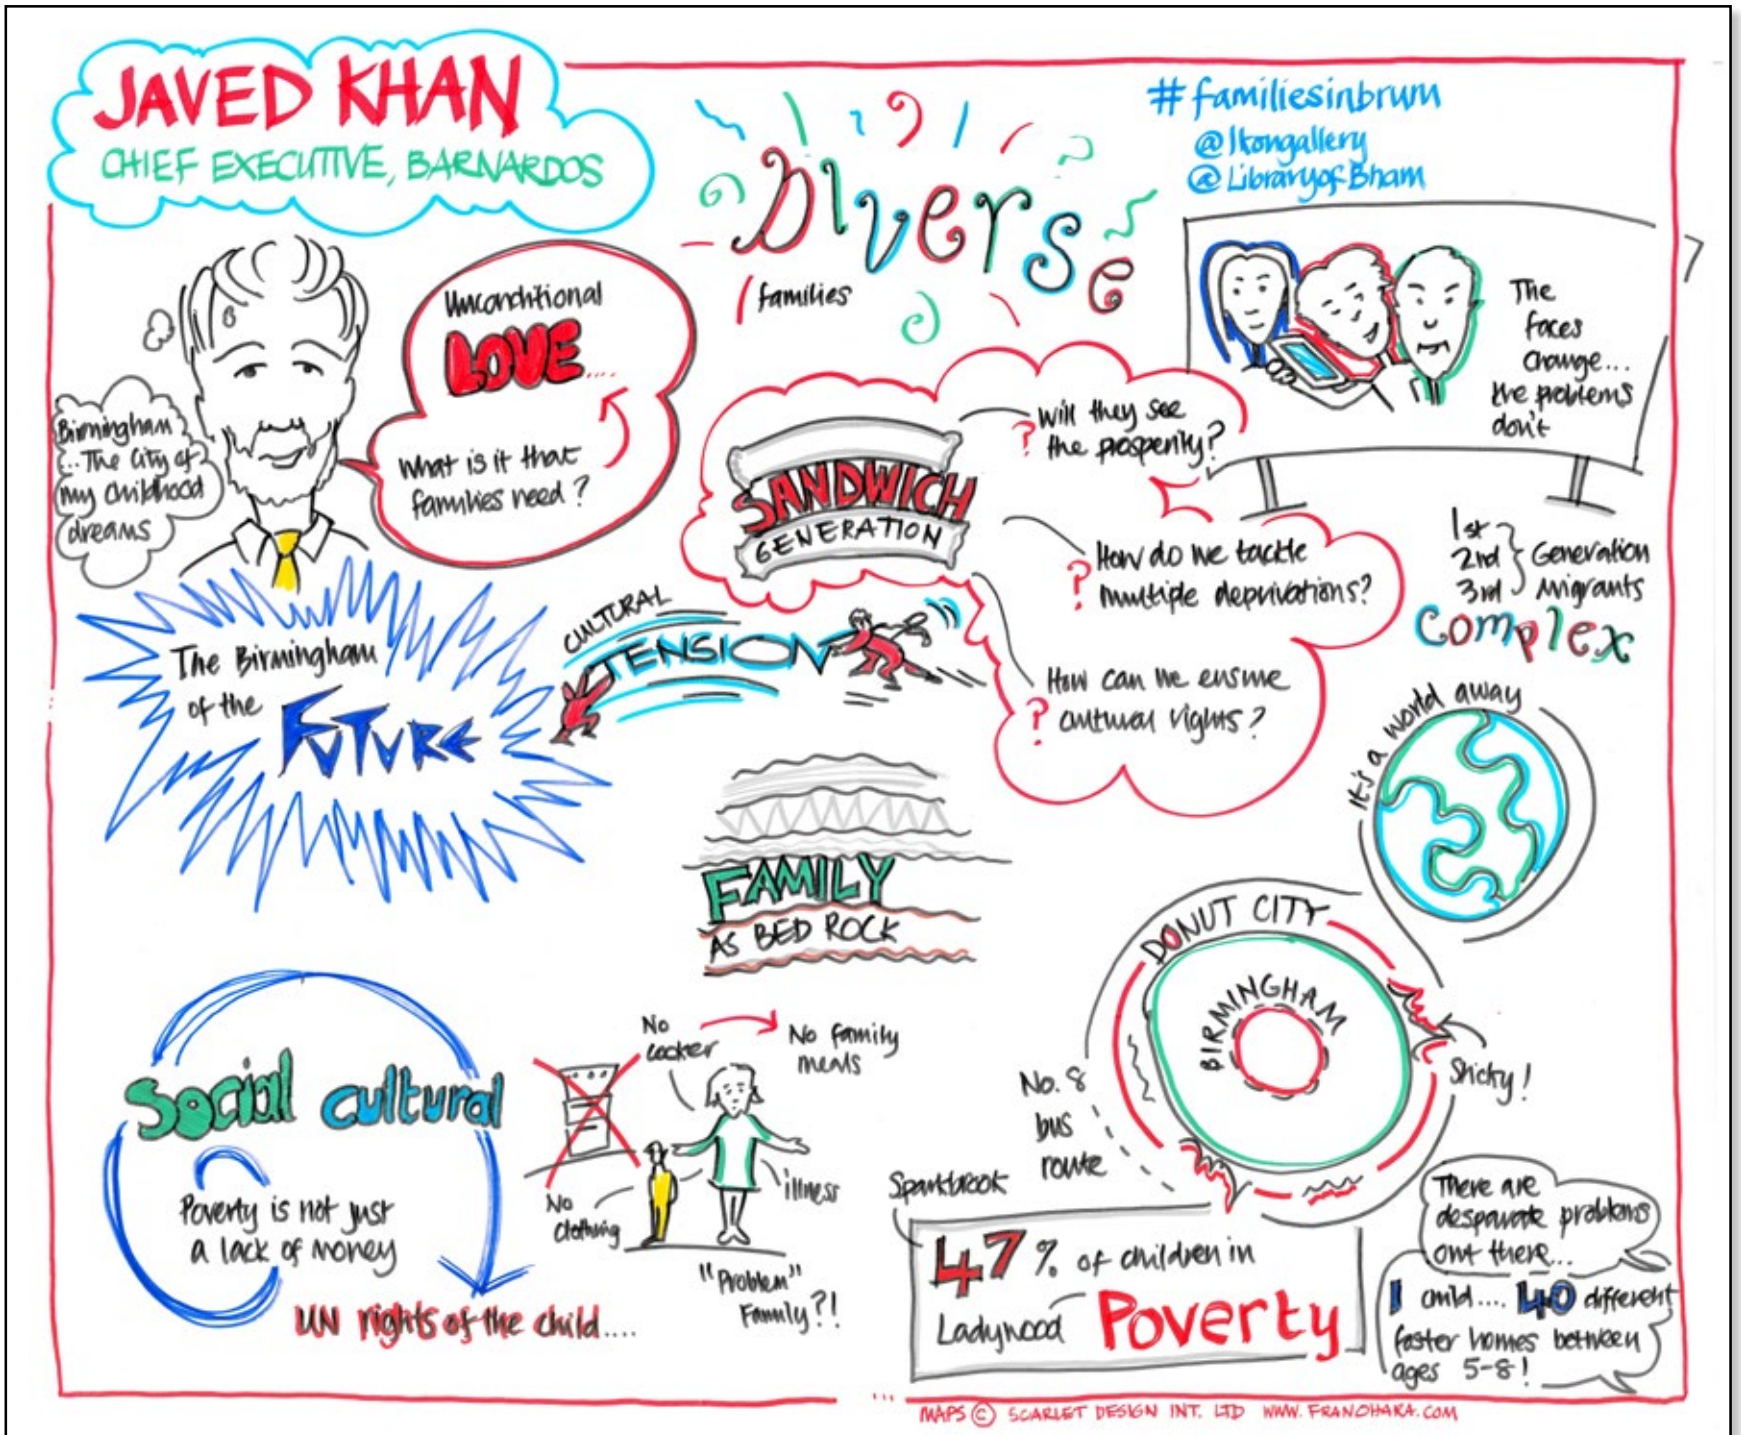

IKON

Visual Minutes:

Symposium
Families in Birmingham:
change and continuity

03.11.2014
Library of Birmingham

Visual Minutes
by Scarlet Design
International Ltd.
www.franohara.com

© SCARLET DESIGN 2014. MAPS: WWW.FRANOHARA.COM